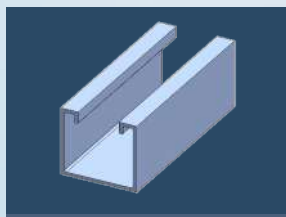

+91 9840707945

sales@namosolar.com

www.namosolar.com

Solar Module Mounting Structure - Profiles

Rail 30H x 35W

Rail 35H x 35W

Rail 40H x 65W

Rail 40H x 70W

Rail 41H x 41W

Rail 41H x 80W

Rail 61H x 65W

Rail 61H x 70W

Rail 65H x 41W

Rail 65H x 65W

Rail 70H x 80W

Rail 75H x 75W

**Locked Seam
with Rail**

**Locked Seam
without Rail**

Kalzip - Rail

Kalzip - L

Solar Module Mounting Structure - Profiles

Kalzip - T

Kliplik - Rail

Kliplik - L