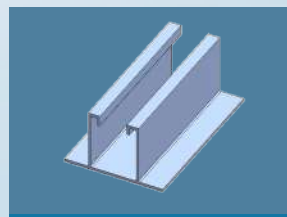

+91 9840707945

sales@namosolar.com

www.namosolar.com

Solar Module Mounting Structure - Profiles

Rail 30H x 35W

Rail 35H x 35W

Rail 40H x 65W

Rail 40H x 70W

Rail 41H x 41W

Rail 41H x 80W

Rail 61H x 65W

Rail 61H x 70W

Rail 65H x 41W

Rail 65H x 65W

Rail 70H x 80W

Rail 75H x 75W

**Locked Seam
with Rail**

**Locked Seam
without Rail**

Kalzip - Rail

Kalzip - L

Solar Module Mounting Structure - Profiles

Kalzip - T

Kliplik - Rail

Kliplik - L